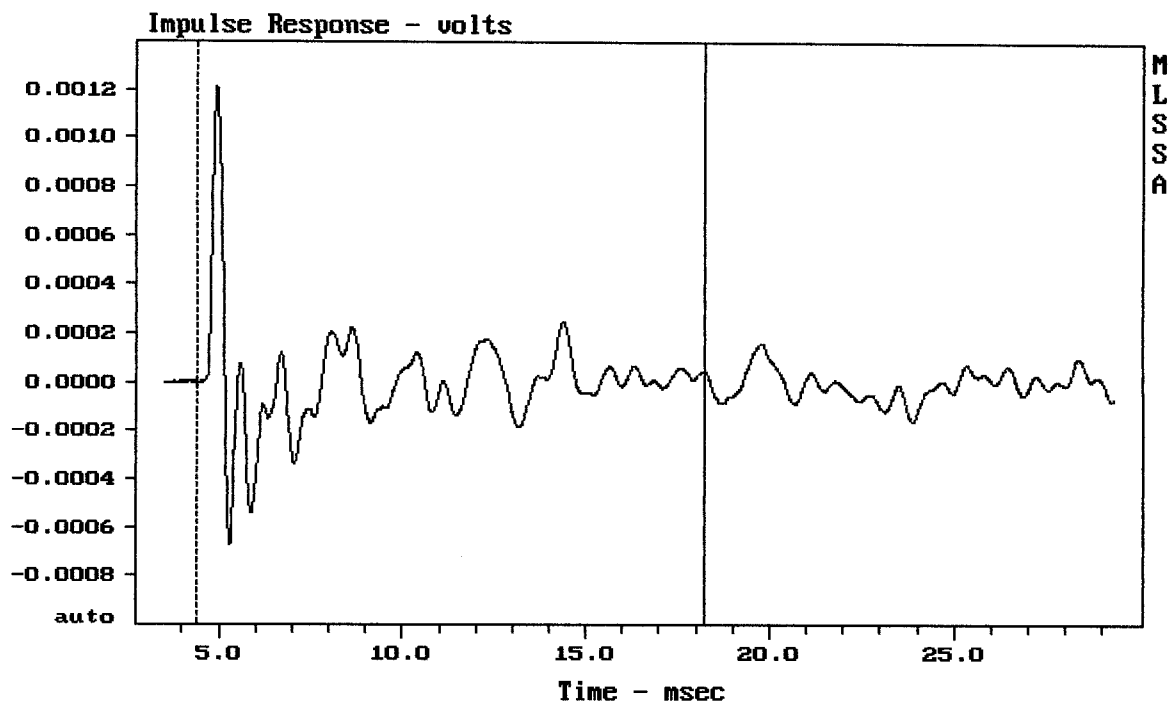

mean: 5.335e-006, rms: 0.0002082, std: 0.0002082, max: 0.001214, min: -0.00067

LF15N401 MITUCH

5-2-93 7:35 PM

MLSSA: Time Domain