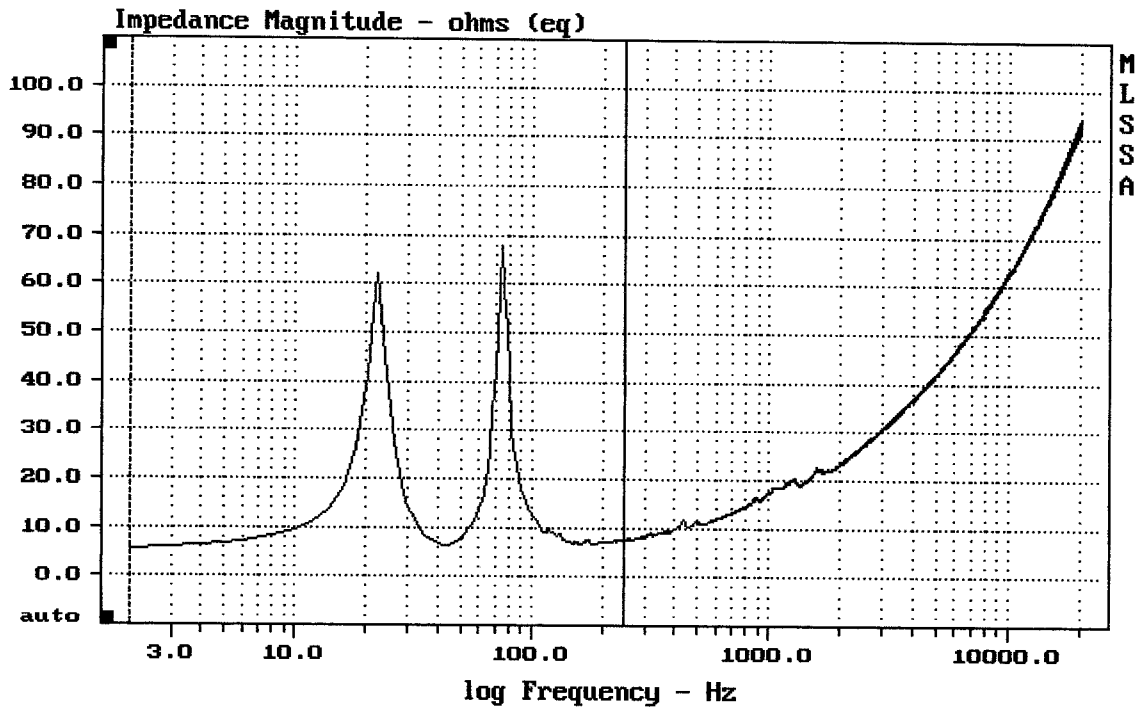

mean: 100.37, rms: 100.76, std: 2.32, max: 104.14, min: 95.40

LF15N401 MITUCH

5-2-93 7:29 PM

MLSSA: Frequency Domain

mean: 5.335e-006, rms: 0.0002082, std: 0.0002082, max: 0.001214, min: -0.00067

LF15N401 MITUCH

5-2-93 7:35 PM

MLSSA: Time Domain

mean: 13.14, rms: 17.96, std: 12.23, max: 68.09, min: 5.711

LF15M401 MITUCH

5-2-93 7:42 PM

MLSSA: Frequency Domain

mag= 6.41, phase= 4.6 deg, 44.025 Hz (22)

DTTO