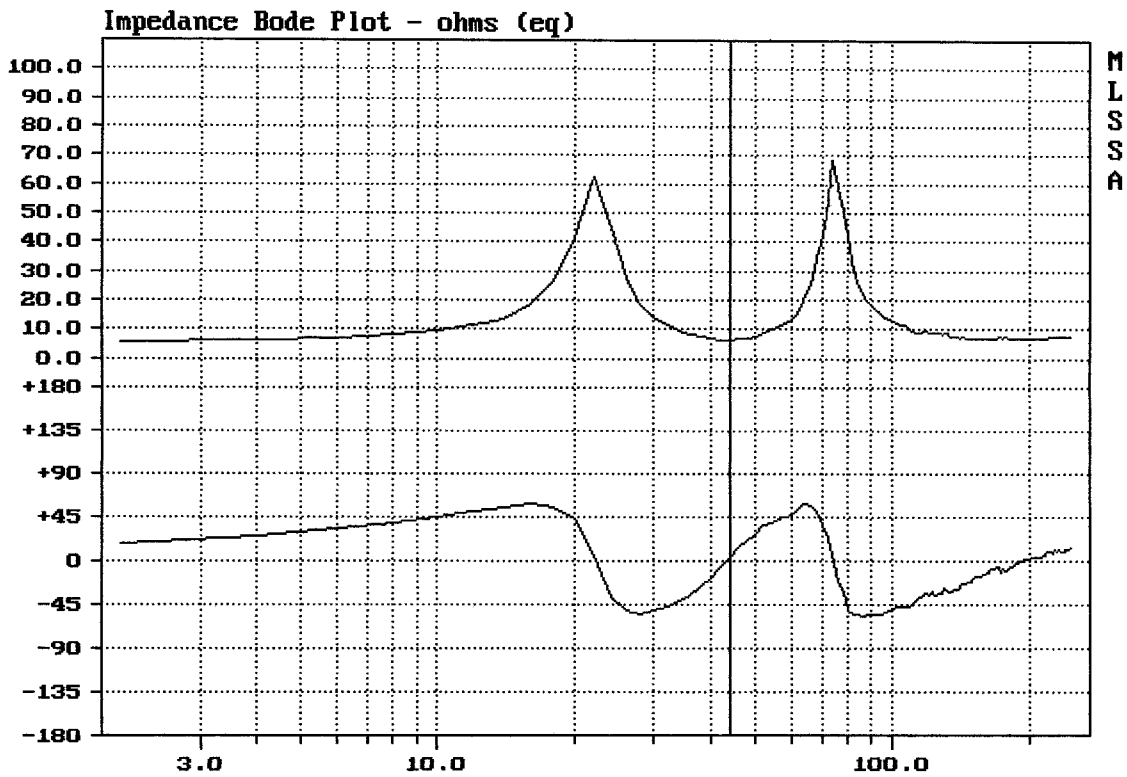

5-2-93 7:35 PM

MLSSA: Time Domain

mean: 13.14, rms: 17.96, std: 12.23, max: 68.09, min: 5.711

LF15M401 MITUCH

5-2-93 7:42 PM

MLSSA: Frequency Domain

mag= 6.41, phase= 4.6 deg, 44.025 Hz (22)

DTTO